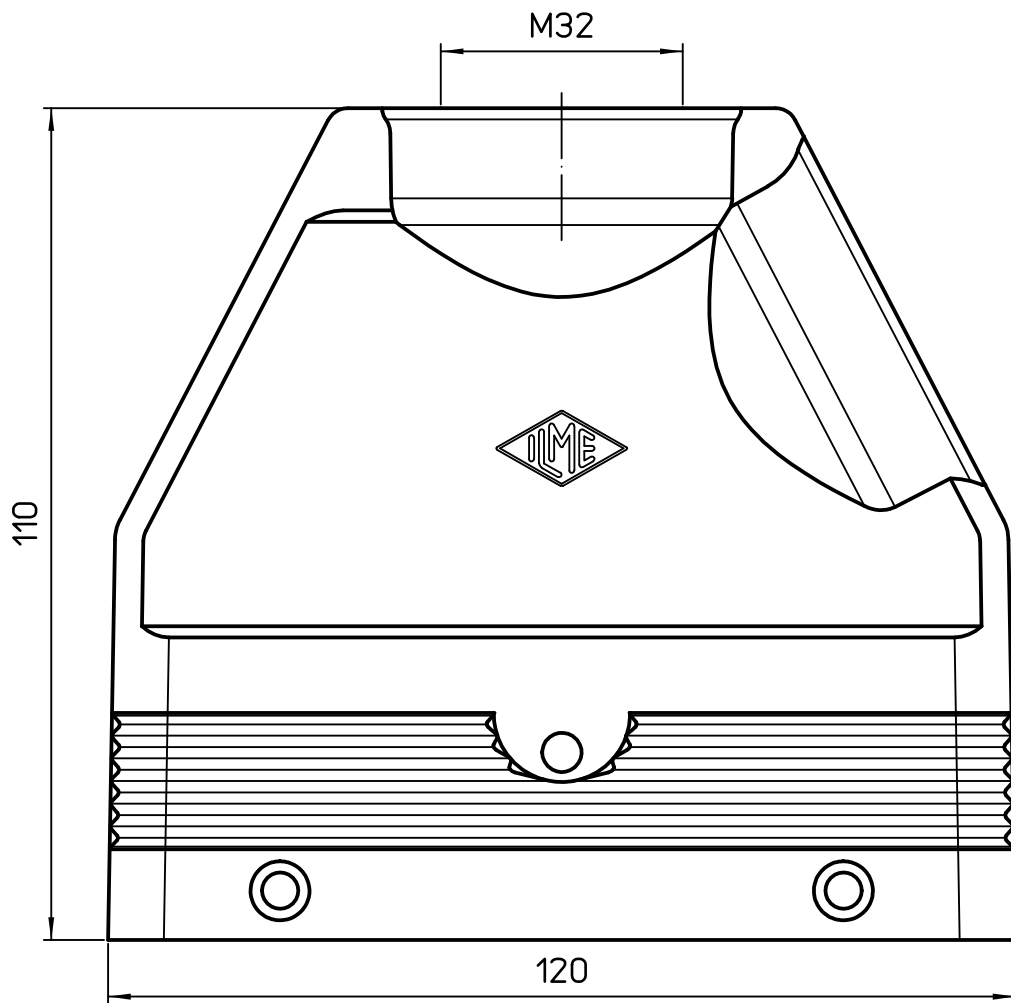

Diritti riservati All rights reserved

REV.	DATE	SIGNATURE		
⚠		⊕	Dimensions in mm	Simplified representation with dimensions without tolerance
Original Size A4		MIV 24.32	Scale 1:1	
Date 20/08/21		Hood top entry M32		
Sign. S. Diasparra				