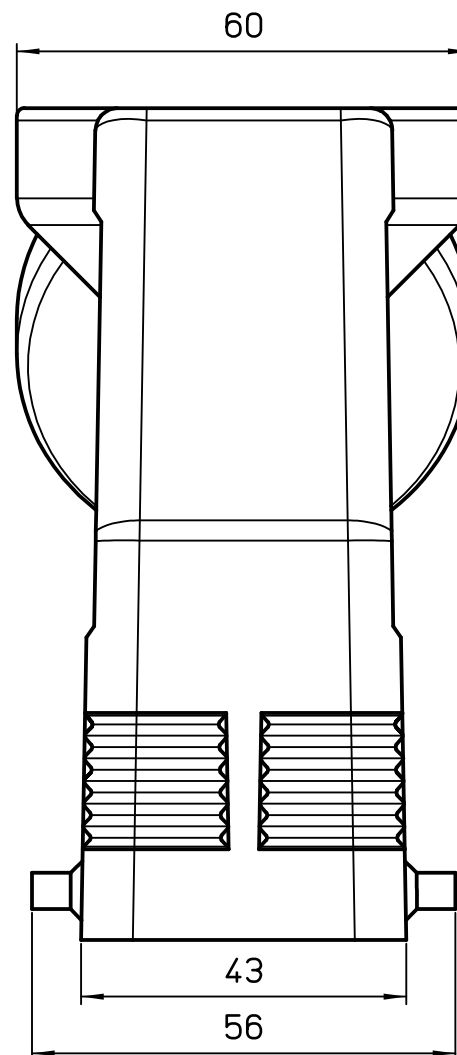

Diritti riservati All rights reserved

REV.	DATE	SIGNATURE		
⚠		⊕	Dimensions in mm	Simplified representation with dimensions without tolerance
Original Size A4		MIV 24.32	Scale 1:1	
Date 20/08/21		Hood top entry M32		
Sign. S. Diasparra				

1

2

3